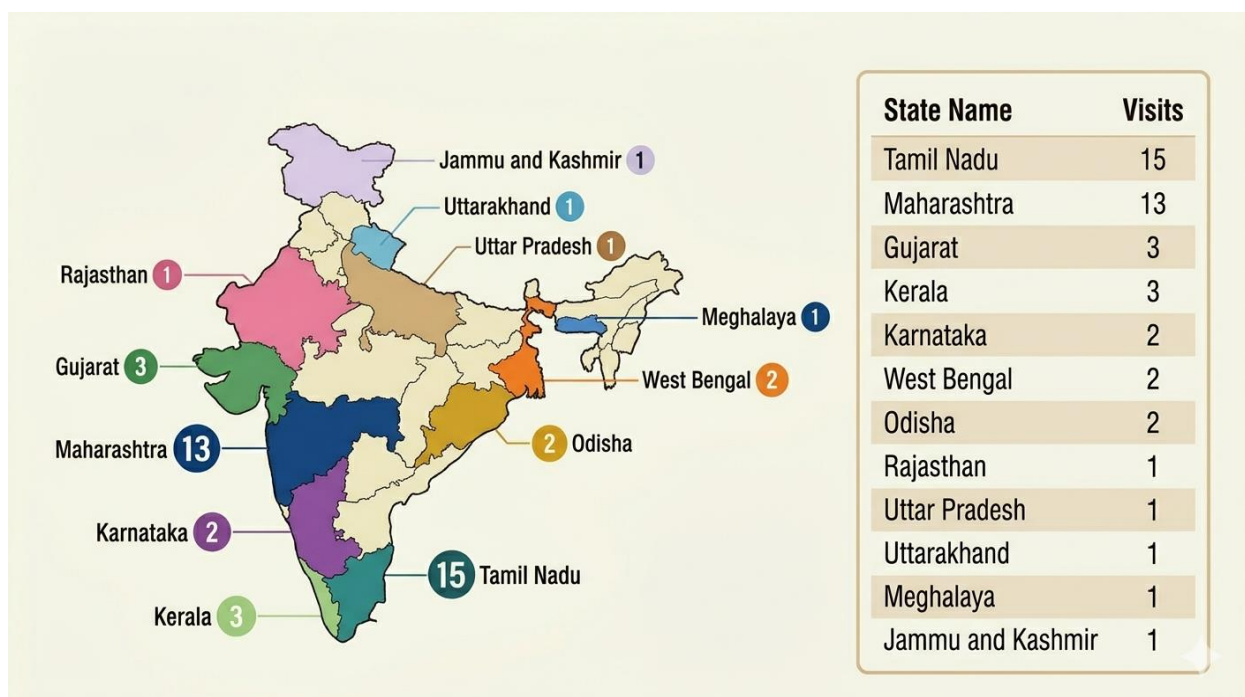

Kannanur, Thuraiyur, Tamil Nadu	Total 115
40.	13.02.2026	Students and Faculty Department of Zoology University of Calicut, Kerala	Male 6 Female 17 Total 23
41.	17.02.2026	Students and Faculty SRM College of Agricultural Sciences Baburayanpettai, Chengalpattu, Tamil Nadu	Male 52 Female 38 Total 90
42.	18.02.2026	Students and Faculty Tamil Nadu Dr. J. Jayalalithaa Fisheries University Dr. M.G.R. Fisheries College and Research Institute Ponneri, Tamil Nadu	Male 23 Female 29 Total 54
43.	20.02.2026	Students and Faculty Dr. J. Jayalalithaa Fisheries University Institute of Fisheries Biotechnology OMR Campus Vaniyanchavadi Chennai, Tamil Nadu	Male 17 Female 13 Total 30
44.	02.03.2026	Students and Faculty Tamil Nadu Agricultural University V.O. Chidambaranar Agricultural College and Research Institute Killikulam, Thoothukudi, Tamil Nadu	Male 64 Female 175 Total 239
45.	24.03.2026	Students and Faculty Ramnatain Ruia Autonomous College Matunga, Mumbai, Maharashtra	Male 2 Female 5 Total 7